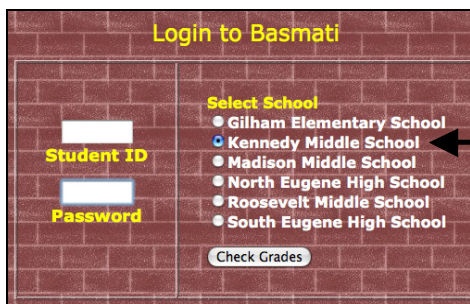

Enter your student ID and password. Click the 'Check Grades' button to view your classes with online grades available.

Click the 'View Grade Book' icon to view the grades for a particular class.

The student ID that is used by the Basmati system is the same as your full 6-digit student ID number.

Note: Your student ID number is listed on the front of your Kennedy photo ID card in the upper left-hand corner.

Your password has been set to match your password for the Internet filter. The format of that password is:

'First two letters of last name' (lowercase) + 'last four digits of 6-digit ID number'

Example: If the your name was 'Homer Simpson' and your student ID number was '123456', your password would be 'si3456'.

Student Login to Basmati Online Grade System

Go to the Kennedy website at: <http://schools.4j.lane.edu/kennedy/>

Click the 'Check Online Grades' link.

Click on the button next to 'Kennedy Middle School'.