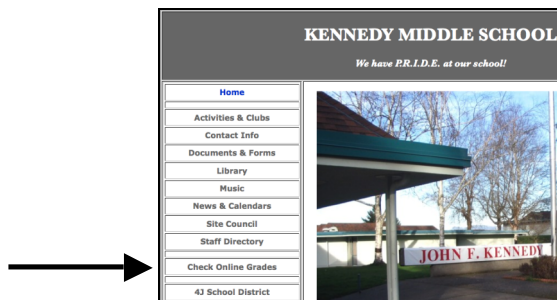

Student Login to Basmati Online Grade System

Go to the Kennedy website at: <http://schools.4j.lane.edu/kennedy/>

Click the 'Check Online Grades' link.

Click on the button next to 'Kennedy Middle School'.

Enter your student ID and password. Click the 'Check Grades' button to view your classes with online grades available.

Click the 'View Grade Book' icon to view the grades for a particular class.

The student ID that is used by the Basmati system is the same as your full 6-digit student ID number.