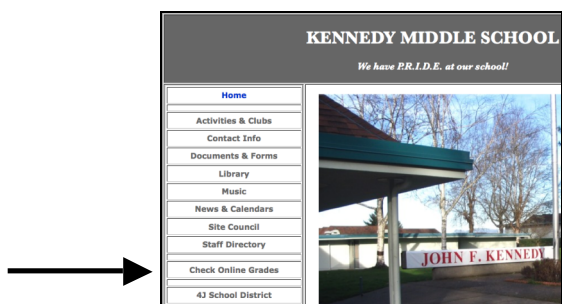

Student Login to Basmati Online Grade System

Go to the Kennedy website at: <http://schools.4j.lane.edu/kennedy/>

Click the 'Check Online Grades' link.