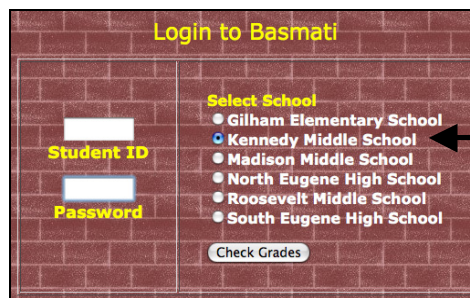

Student Login to Basmati Online Grade System

Go to the Kennedy website at: <http://schools.4j.lane.edu/kennedy/>

Click the 'Check Online Grades' link.

Click on the button next to 'Kennedy Middle School'.

Enter your student ID and password. Click the 'Check Grades' button to view your classes with online grades available.

Click the 'View Grade Book' icon to view the grades for a particular class.

The student ID that is used by the Basmati system is the same as your full 6-digit student ID number.