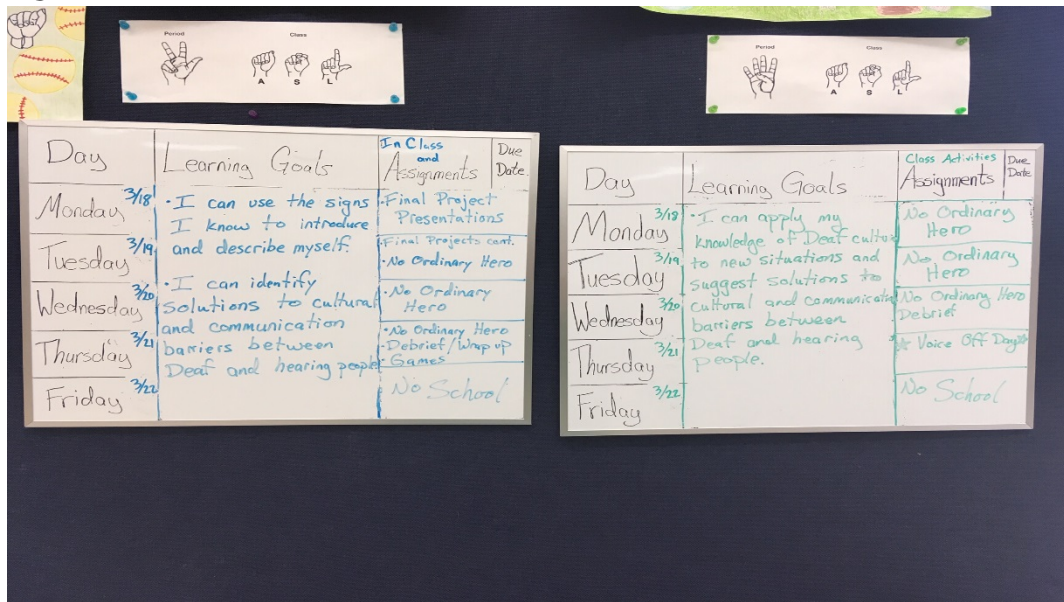

Geoff Davis
Social Studies 8:

Extension: 4345

davis_g@4j.lane.edu

Jason Erickson
Social Studies 6:

Extension: 4366

erickson_j@4j.lane.edu