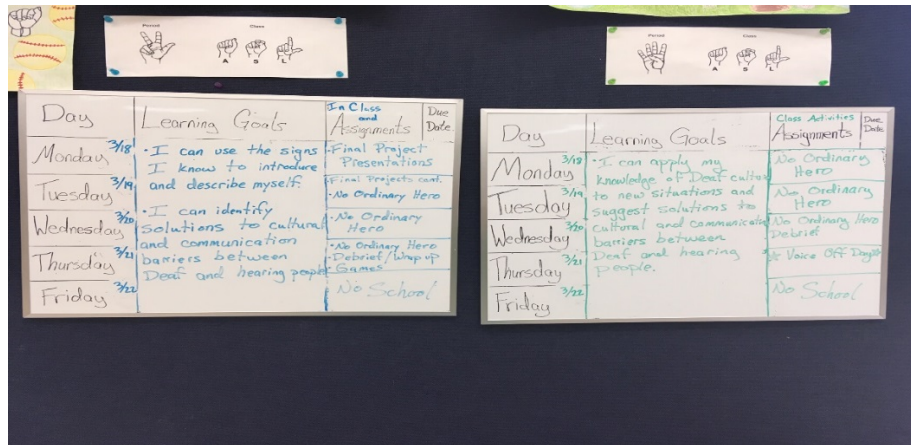

Amanda Colburn
ASL:

Extension: 4360

coburn_a@4j.lane.edu