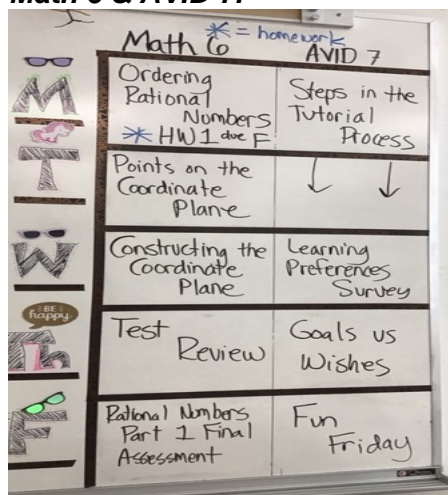

[Click here for homework help (English).](#)
[Click here for homework help (Spanish).](#)

Hobie
PE-
Health-

Extension: 4322

hobie_k@4j.lane.edu