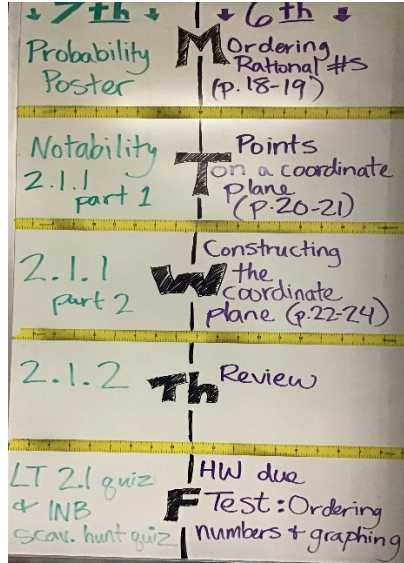

Classwork Blog for Sept. 30

Block
Math 7:

Extension: 4361

block_k@4j.lane.edu

Brooks
Math & LA Support:

Extension: 4349

brooks_am@4j.lane.edu

Colburn
ASL:

Extension: 4360

coburn_a@4j.lane.edu

American Sign Language

Period 1/Period 2

September 30-October 4

This week's topics: **Calendar, Weather, Feelings, Likes and Dislikes**

Essential Questions:

How can I use visual clues to help me understand a signed discussion?

How can I express my understanding or confusion, and share my ideas?

What strategies can I use to communicate my ideas when I don't know the signs?

Language Goal:

I can understand signed messages about the calendar and weather.
I can finger spell and read finger spelled words.

Agenda/Assignments:

	Monday	Tuesday	Wednesday	Thursday	Friday
In Class	- Calendar - Weather - Calendar Quiz - New OWI - Filpgrid Films	- Calendar - Weather - OWI review - Filpgrid Films	- Calendar - Weather - Sign Team Game	- Calendar - Weather - Test Practice - Filpgrid Films	- Game Day! - More test preview/practice
Homework	Teach someone a sign you learned	Teach someone a sign you learned	Teach someone a sign you learned	Teach someone a sign you learned	Testing next week!

Home Connection: **Ask your student to teach you some calendar, weather, or feelings signs!**